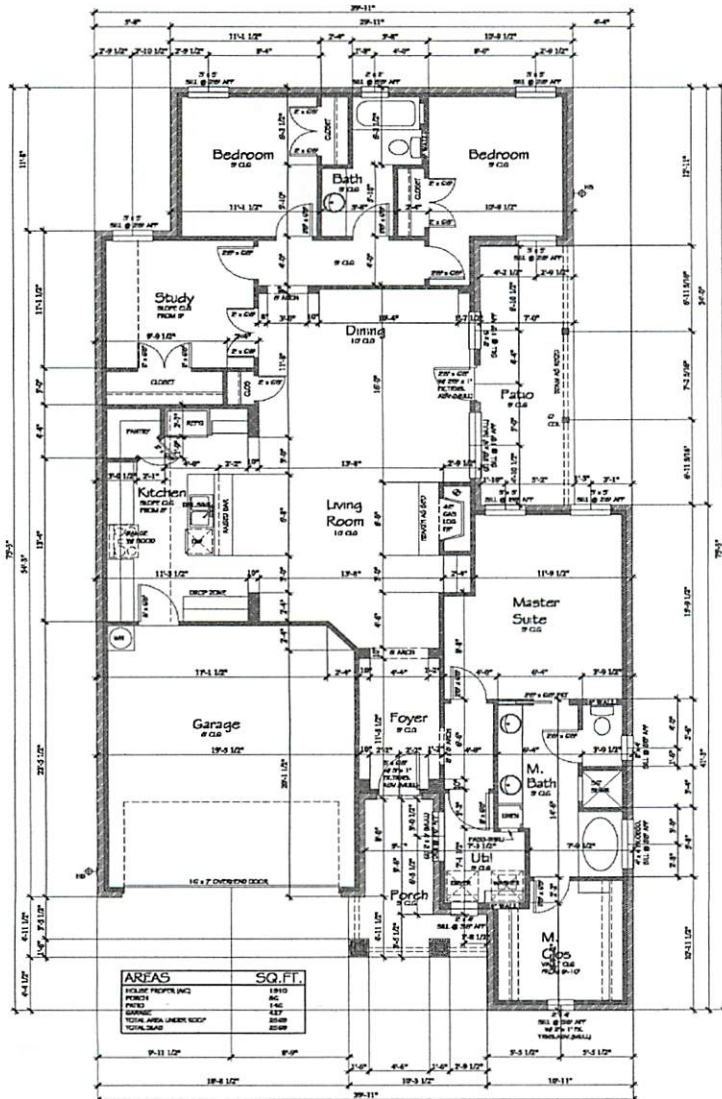

FRONT ELEVATION

SCALE: 1/4"=1'-0"

200 Captains Court

Coming Soon!

Office: 817-776-8202

Cell: 817-559-3001

info@christomashomes.com

www.christomashomes.com